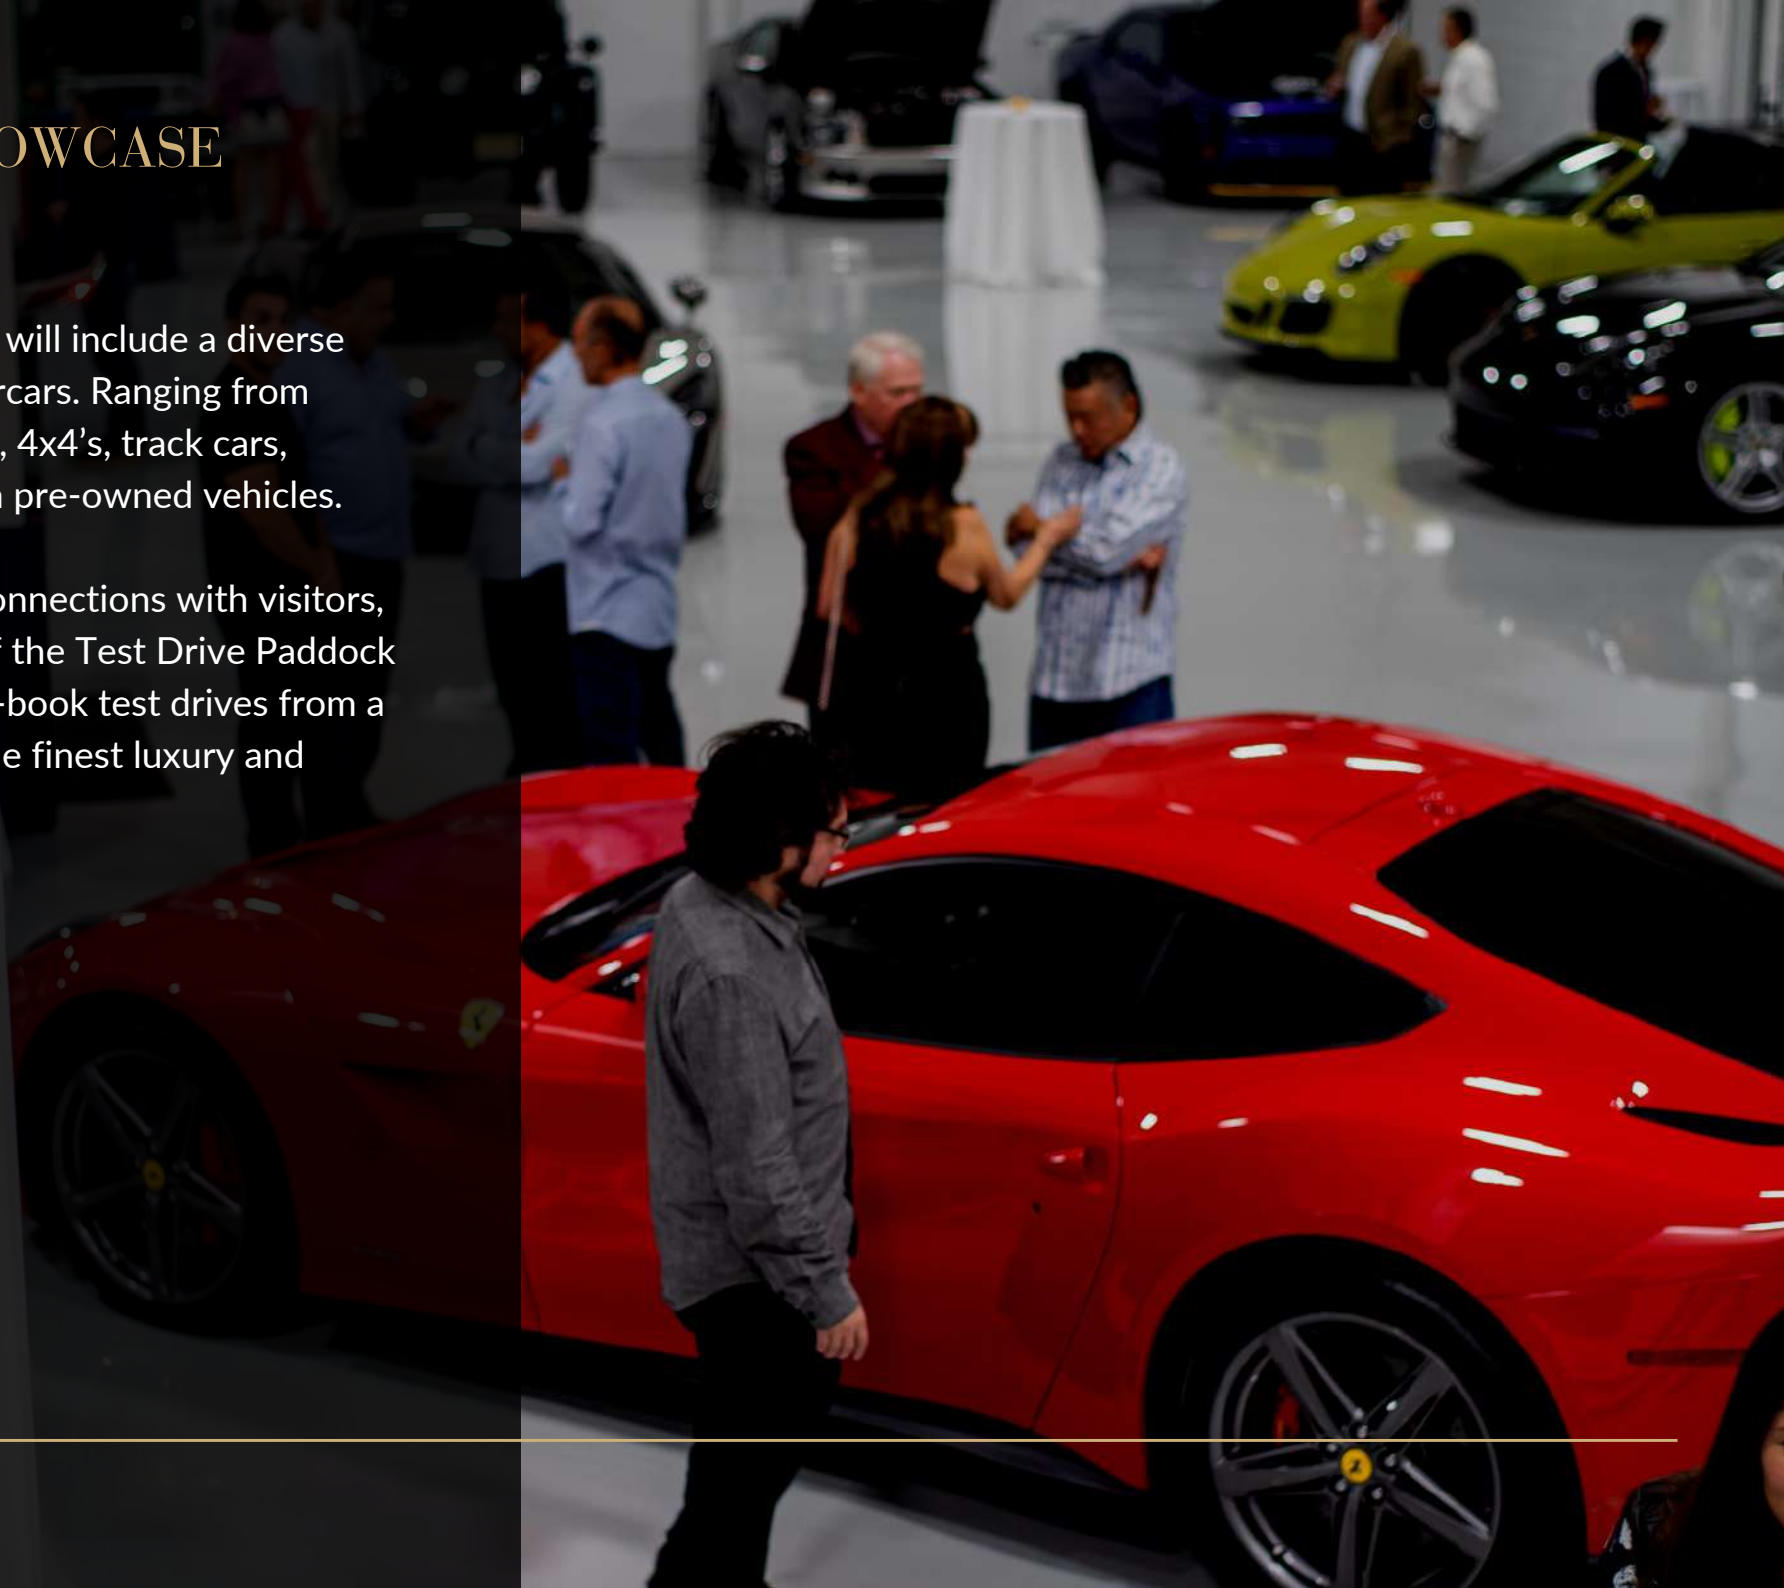

SUPERCAR SHOWCASE

Pedigree, performance and prestige are the key components of this luxury automotive showcase.

SUPERCAR SHOWCASE

The Supercar Showcase will include a diverse range of premium motorcars. Ranging from classic cars, custom cars, 4x4's, track cars, motorcycles to premium pre-owned vehicles.

To increase pre-show connections with visitors, the additional feature of the Test Drive Paddock will allow visitors to pre-book test drives from a stunning collection of the finest luxury and supercar brands.