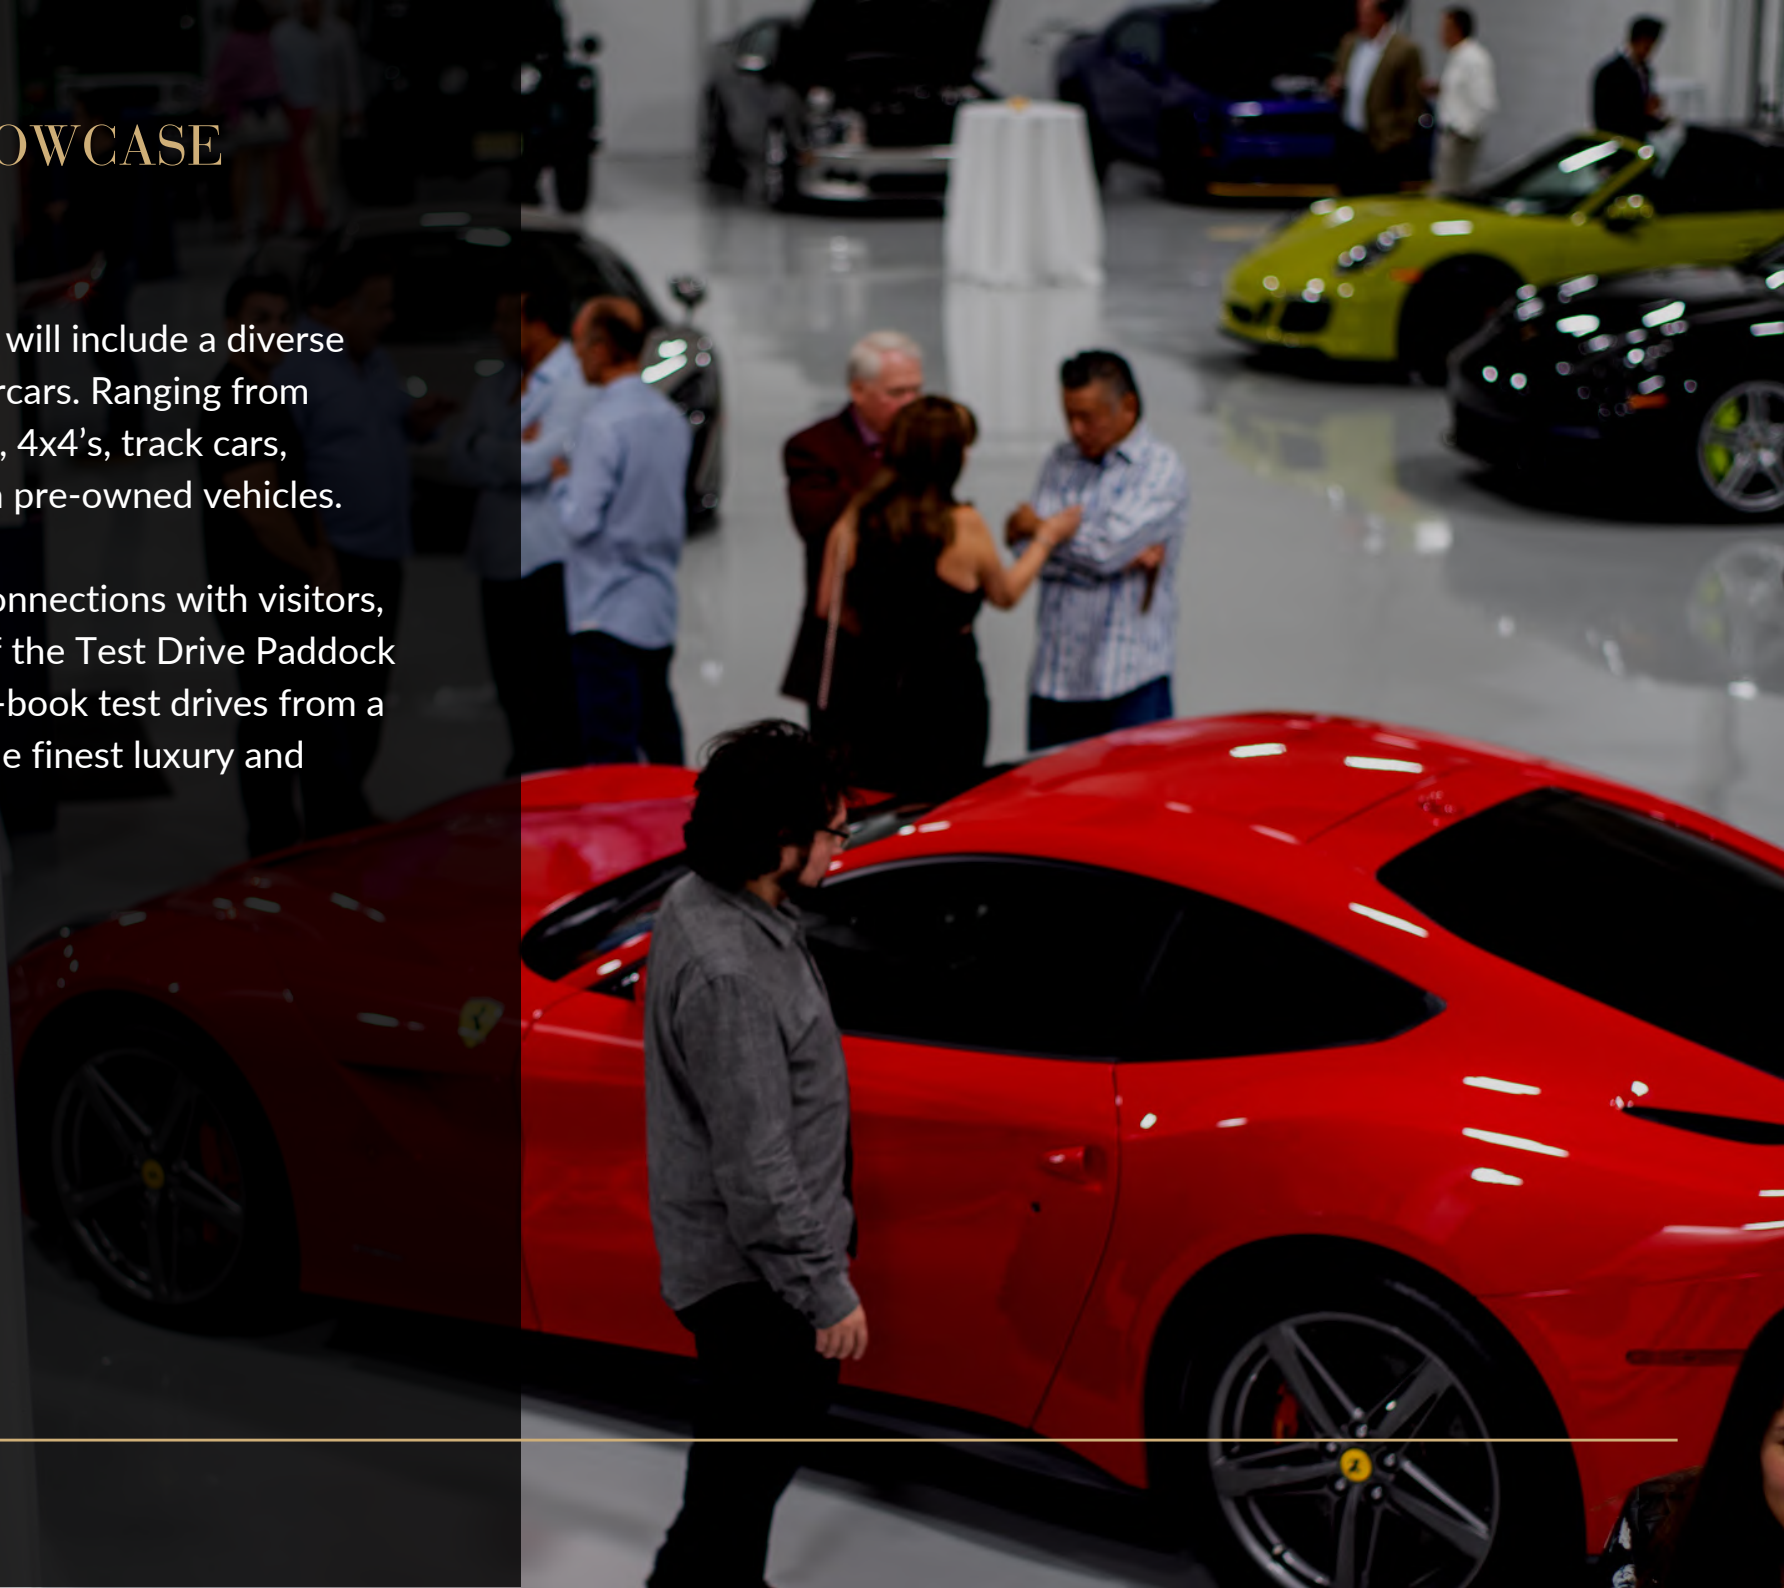

## SPRING 2024

The Elite Events - London is 'London's combined Lifestyle showcase'. A collection of 5 show sections featuring 220 + lifestyle related products and services across different lifestyle sectors, including amazing experiences, all at one place.

# SUPERCAR SHOWCASE

Pedigree, performance and prestige are the key components of this luxury automotive showcase.

---

## SUPERCAR SHOWCASE

The Supercar Showcase will include a diverse range of premium motorcars. Ranging from classic cars, custom cars, 4x4's, track cars, motorcycles to premium pre-owned vehicles.

To increase pre-show connections with visitors, the additional feature of the Test Drive Paddock will allow visitors to pre-book test drives from a stunning collection of the finest luxury and supercar brands.